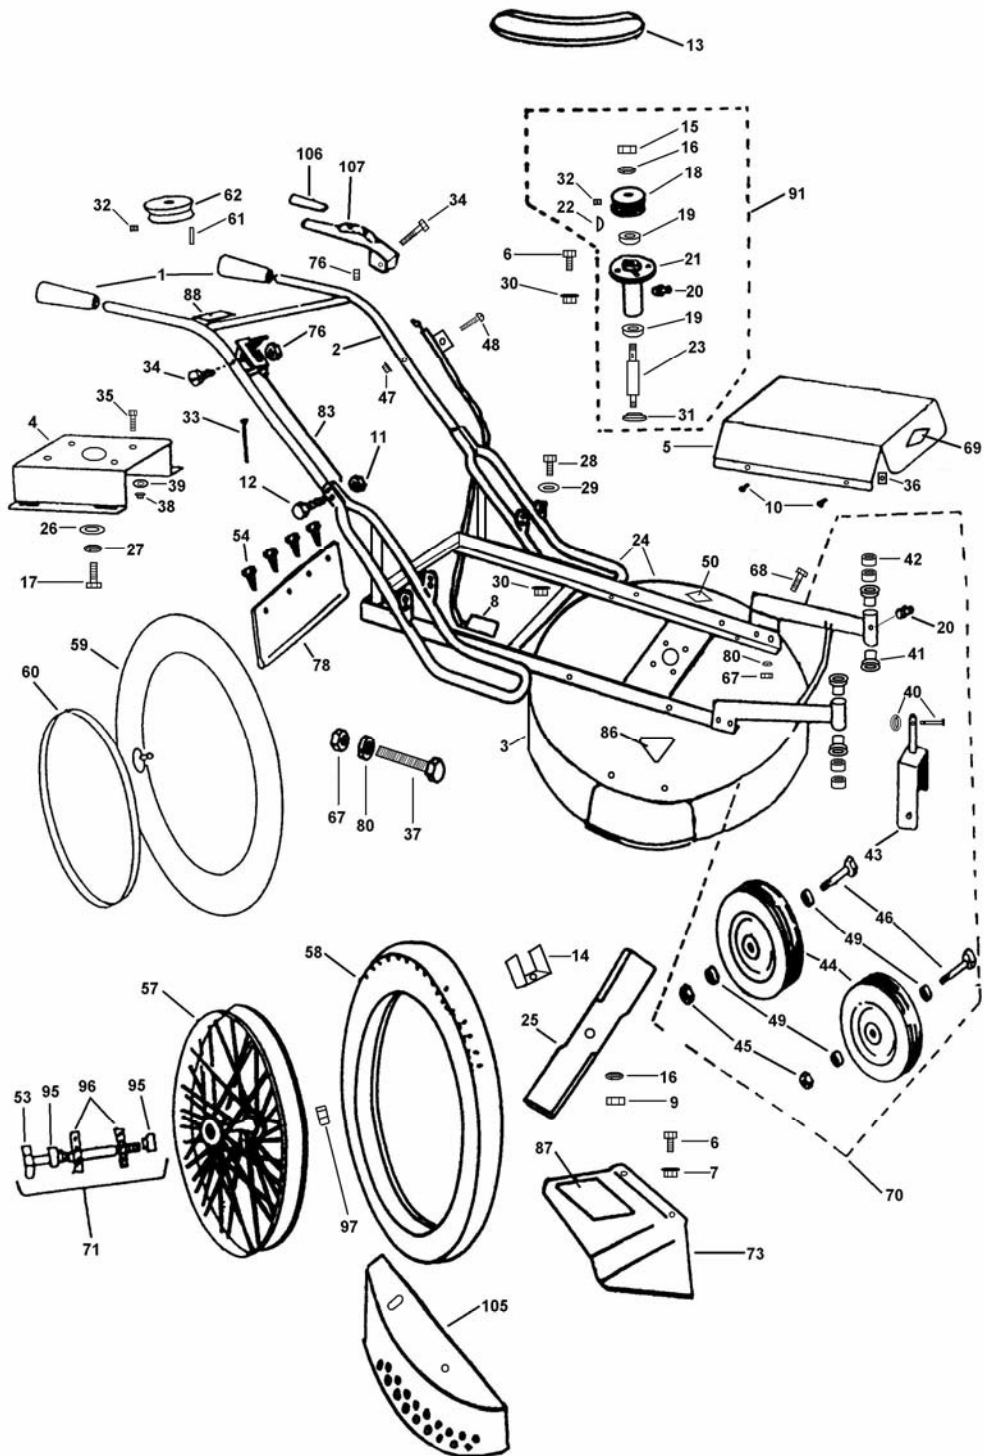

1026-1030-3SPSW Frame Parts & Parts Breakdown

1026-1030-3SPSW Frame Parts

Item No.	Part No.	Description	Qty		Item No.	Part No.	Description	Qty
1	1741	Handle Grip	2		39	1187	5/16 Flat Washer SAE	4
2	3009	Handle Assembly	1		40	1046	Clevis Pin & Circle Cotter	2
3a	3132	26" Deck	1		41	1068	Swivel Bushing	4
3b	3133	30" Deck	1		38	1047	Swivel Spacer	8
4	1277	Engine Mount	1		43	1050	Fork	2
5	1185	Belt Guard	1		44	1500a	Wheel	2
6	1119	Bolt 5/16 x 3/4 USS	14		45	6107	1/2 Lock Nut USS	2
7	1132	5/16 Whiz Nut	14		46	6069	Axle 1/2 x 4 1/2 USS	2
8	3232	Kill Switch Assembly	1		47	1155	#10 Keps Lock Nut	1
9	1143	Nut 3/4 SAE	1		48	1097	10-24 x 1 1/2 Screw	1
10	1661	#10 x 5/8 Screw	4		49	1003	Ball Bearing	4
11	1132	5/16 Whiz Nut	4		50a	1397	26" Deck Decal	1
12	1111	Bolt 5/16 x 2 USS	4		50b	1398	30" Deck Decal	1
13a	5555	Belt 1026	1		53	6101	Axle	2
13b	5564	Belt 1030	1		54	1213	Push Rivet	4
14	1036	"U" Cutter	1		57	3525	Wheel Assembly	2
15	1184	Jam Nut 3/4 SAE	1		58	3520	Pneumatic Tire	2
16	1142	3/4 Lock Washer	2		59	3522	Tube	2
17	1176	Bolt 7/16 x 1	1		60	3523	Rim Strip	2
18a	1014	Pulley 1026	1		61	1204	1/4 Sq. x 1 1/4 Key	1
18b	1186	Pulley 1030	1		62	1202	Engine Pulley	1
19	1067	Ball Bearing	2		67	1173	Nut 3/8 USS	5
20	1022	Grease Fitting	3		68	1149	Bolt 3/8 x 1 1/4 USS	4
21	1193	Hub Housing	1		69	1350	Sarlo Decal	1
22	1017	Woodruff Key	1		70	3050	Swivel Wheel Assembly, 2 EA. (Wheels, Forks, Arms)	1
23	1194	Shaft	1		71	6106	Axle Assembly	1
24a	3131	26" Deck w / Frame	1		72	3111	Swivel Front End	1
24b	3130	30" Deck w / Frame	1		73	1380	Grass Chute	1
25a	1516	26" Blade	1		76	1129	Lock Nut 1/4 SAE	2
25b	1519	30" Blade	1		78	3084	Rear Guard	1
26	1178	7/16 Flat Washer	1		80	1056	Lock Washer 3/8	5
27	1177	7/16 Lock Washer	1		83	1335	Throttle Control	1
28	1119	Bolt 5/16 x 3/4 USS	4		86	1354	Decal "Danger"	1
29	1084	5/16 Flat Washer	4		87	1355	Decal "Caution"	1
30	1132	5/16 Whiz Nut	4		88	1357	Decal "Clutch"	1
31	4028	Blade Spacer	1		91a	3118	Hub Assembly 1026 3SP	1
32	2031	Set Screw	2		91b	3119	Hub Assembly 1030 3SP	1
33	1313	Tie Wrap	4		95	6105	Axle Spacer	4
34	1105	Bolt 1/4 x 1 1/2 SAE	2		96	1195A	Bearing	4
35	1139	Bolt 5/16 x 1 1/4 USS	4		97	6107	1/2 Lock Nut USS	2
36	2498	Nut-Clamp Type	4		105	1387	Mulch Guard - Optional	1
37	1158	Belt Tensioning Bolt	1		106	1703	Grip	1
38	1132	5/16 Whiz Nut	4		107	1714	Handle Lever	1