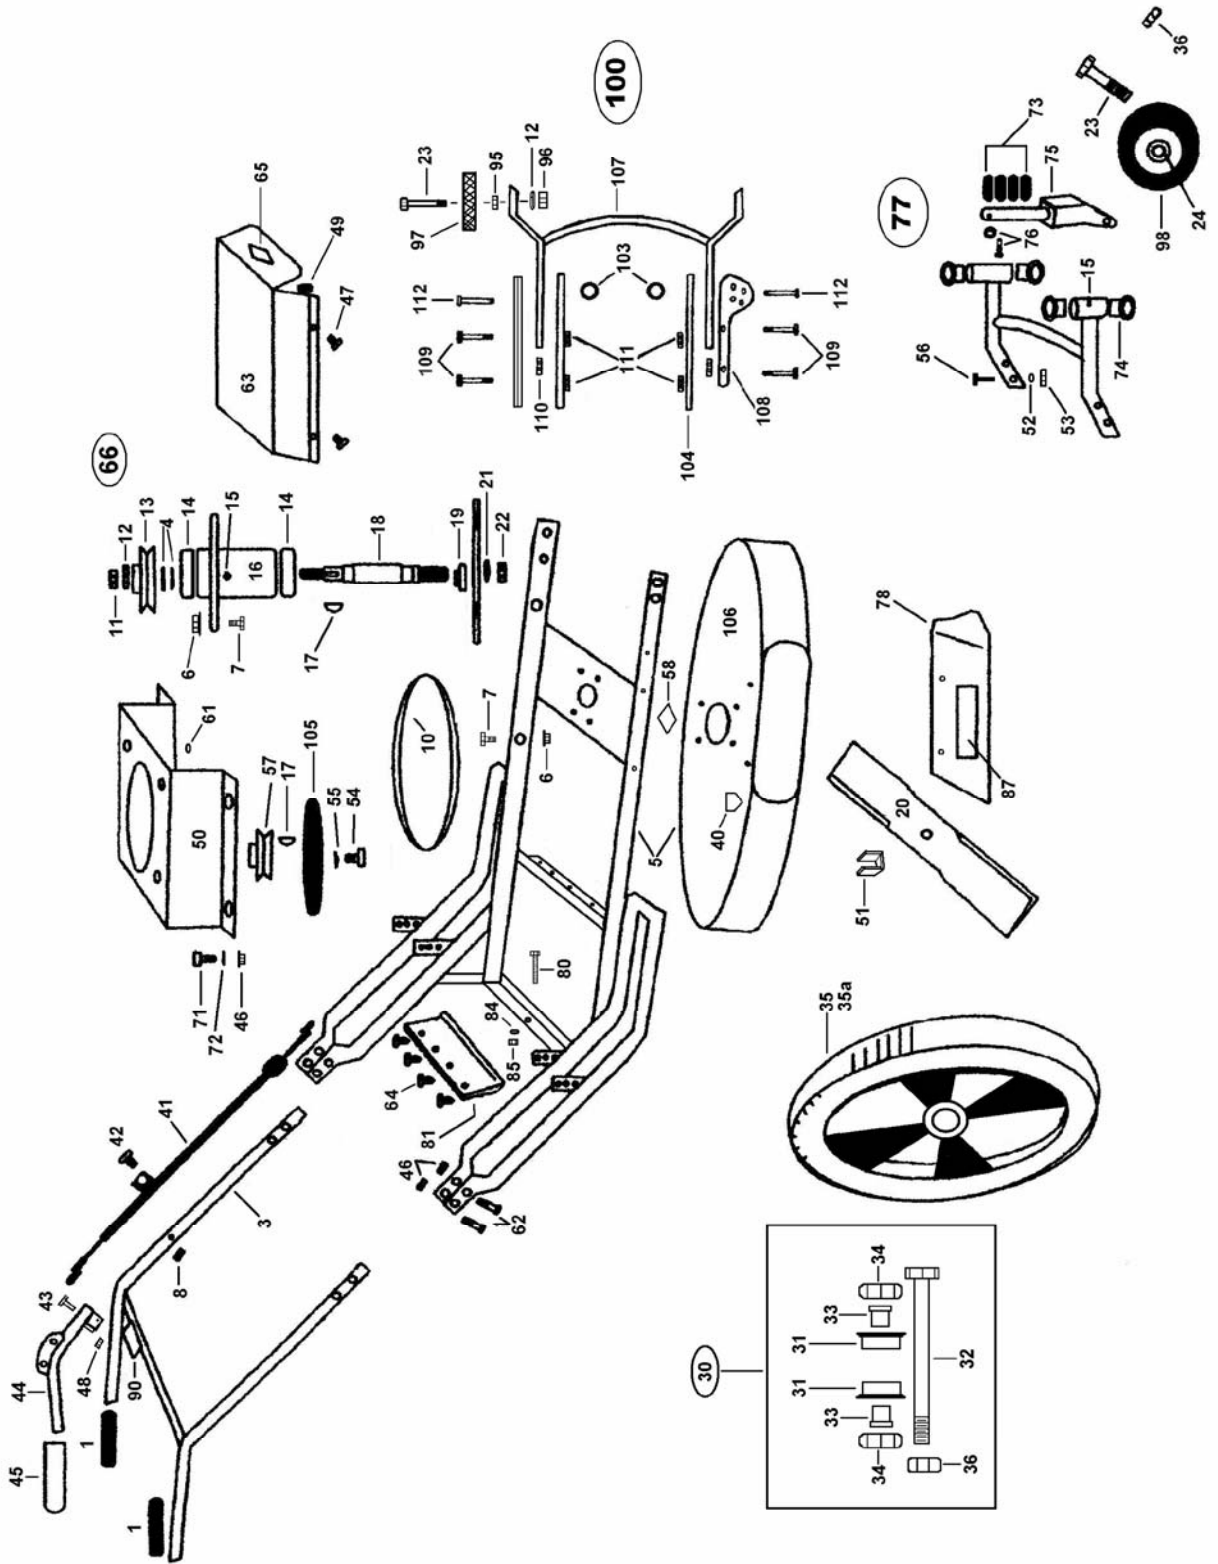

624 & 624 SPSW Frame Parts

Item No.	Part No.	Description	Qty	Item No.	Part No.	Description	Qty
1	1001	Handle Grip	2	53	1173	3/8 Full Nut USS	4
2	1084	5/16 Flat Washer	4	54	2027	Bolt 3/8 x 1 1/4 SAE	1
3	1740	Handle Assembly	1	55	4042	Serrated Spring Washer	1
4	2446	5/8 Precision Washer	2	56	2051	Bolt 3/8 x 1 USS	4
5	3090	Frame w/ Mower Deck	1	57	1274-25	Engine Pulley	1
6	1129A	1/4 Whiz Nut SAE	8	58	1396	24" Deck Decal	1
7	1102	Bolt 1/4 x 3/4 SAE	8	61	1138	5/16 Lock Washer	3
8	1155	#10 Keps Lock Nut	1	62	1115	Bolt 5/16 x 1 3/4 USS	4
9	1101	Bolt 1/4 x 5/8 SAE	4	63	1238	Belt Cover	1
10	5577	Belt	1	64	1213	Push Rivets	4
11	1122	1/2 Full Nut SAE	1	65	1350	Decal "Sarlor"	1
12	1120	1/2 Lock Washer	3	66	3037	Hub Assembly	1
13	1200	Pulley	1	70	1313	Tie Wrap	2
14	1016	Bearing	2	71	1119	Bolt 5/16 x 3/4 USS	4
15	1022	Grease Fitting	3	72	1084	5/16 Flat Washer USS	4
16	1222	Hub Housing	1	73	1047	Wheel Spacer	6
17	1017	Key	2	74	1068	Bronze Swivel Bushing	4
18	1207	Hub Shaft	1	75	1049	Wheel Fork	2
19	4027	Blade Spacer	1	76	1046	Pin & Ring	2 ea.
20	1513	Blade 24"	1	77	3043	Dual Swivel Wheel Assembly	1
21	1140	5/8 Lock Washer	1	78	1380	Chute Extension	1
22	1141	5/8 Full Nut SAE	1	80	1124	Belt Tensioning Bolt	1
23	1005	Axle Bolt	2	81	3072	Rear Guard	1
24	1003	Bearing	4	84	1107	1/4 Washer Flat	1
30	6106	Axle Assembly	2	85	1108	1/4 Full Nut USS	1
31	1195A	Wheel Bearing	4	86	1354	Decal "Danger"	1
32	6101	Axle	2	87	1355	Decal "Caution"	1
33	6105	Bushing	4	89	1357	Decal "S.P. Clutch	1
34	1141	Wheel Spacer Nut	4	90	1349	Decal "To Start"	1
35	3526B	20" Solid Tire on Rim	2	95	1123	1/2 Jam Nut USS	2
35a	3520A	20" Air Tire on Rim	2	96	1121	1/2 Full Nut USS	2
36	6107	1/2 Lock Nut USS	2	97	1504A	8" Front Wheel	2
40	1354	Decal "Danger"	1	98	1502	7" Wheel	2
41	2232-1	Control Cable	1	100	3461	Front (Fix Wheel) Assembly	1
42	1097	10-24 x 1 1/2 Screw	1	103	2077	Circle Cotter	2
43	1711	Bolt 1/4 x 1 1/2 SAE	1	104	3485	Inside Height Adjuster	2
44	1718	Handle Lever	1	105	1208	Fly Wheel	1
45	1703	Lever Grip	1	106	3093	Mower Deck Only	1
46	1132	5/16 Wiz Nut USS	8	107	3127	Front End	1
47	1661	#10 Screw	4	108	3485-2	Outside Height Adjuster	2
48	1129	1/4 Lock Nut SAE	1	109	1149	Bolt 3/8 x 1 1/4 USS	4
49	2498	Panel Nut	4	110	1123	Jam Nut 1/2 USS	2
50	1249	Engine Mount	1	111	1131	3/8 Lock Nut USS	4
51	1015	"U" Cutter	1	112	1168	Clevis Pin	2
52	1056	3/8 Lock Washer	4				

624 & 624 SPSW Frame Parts