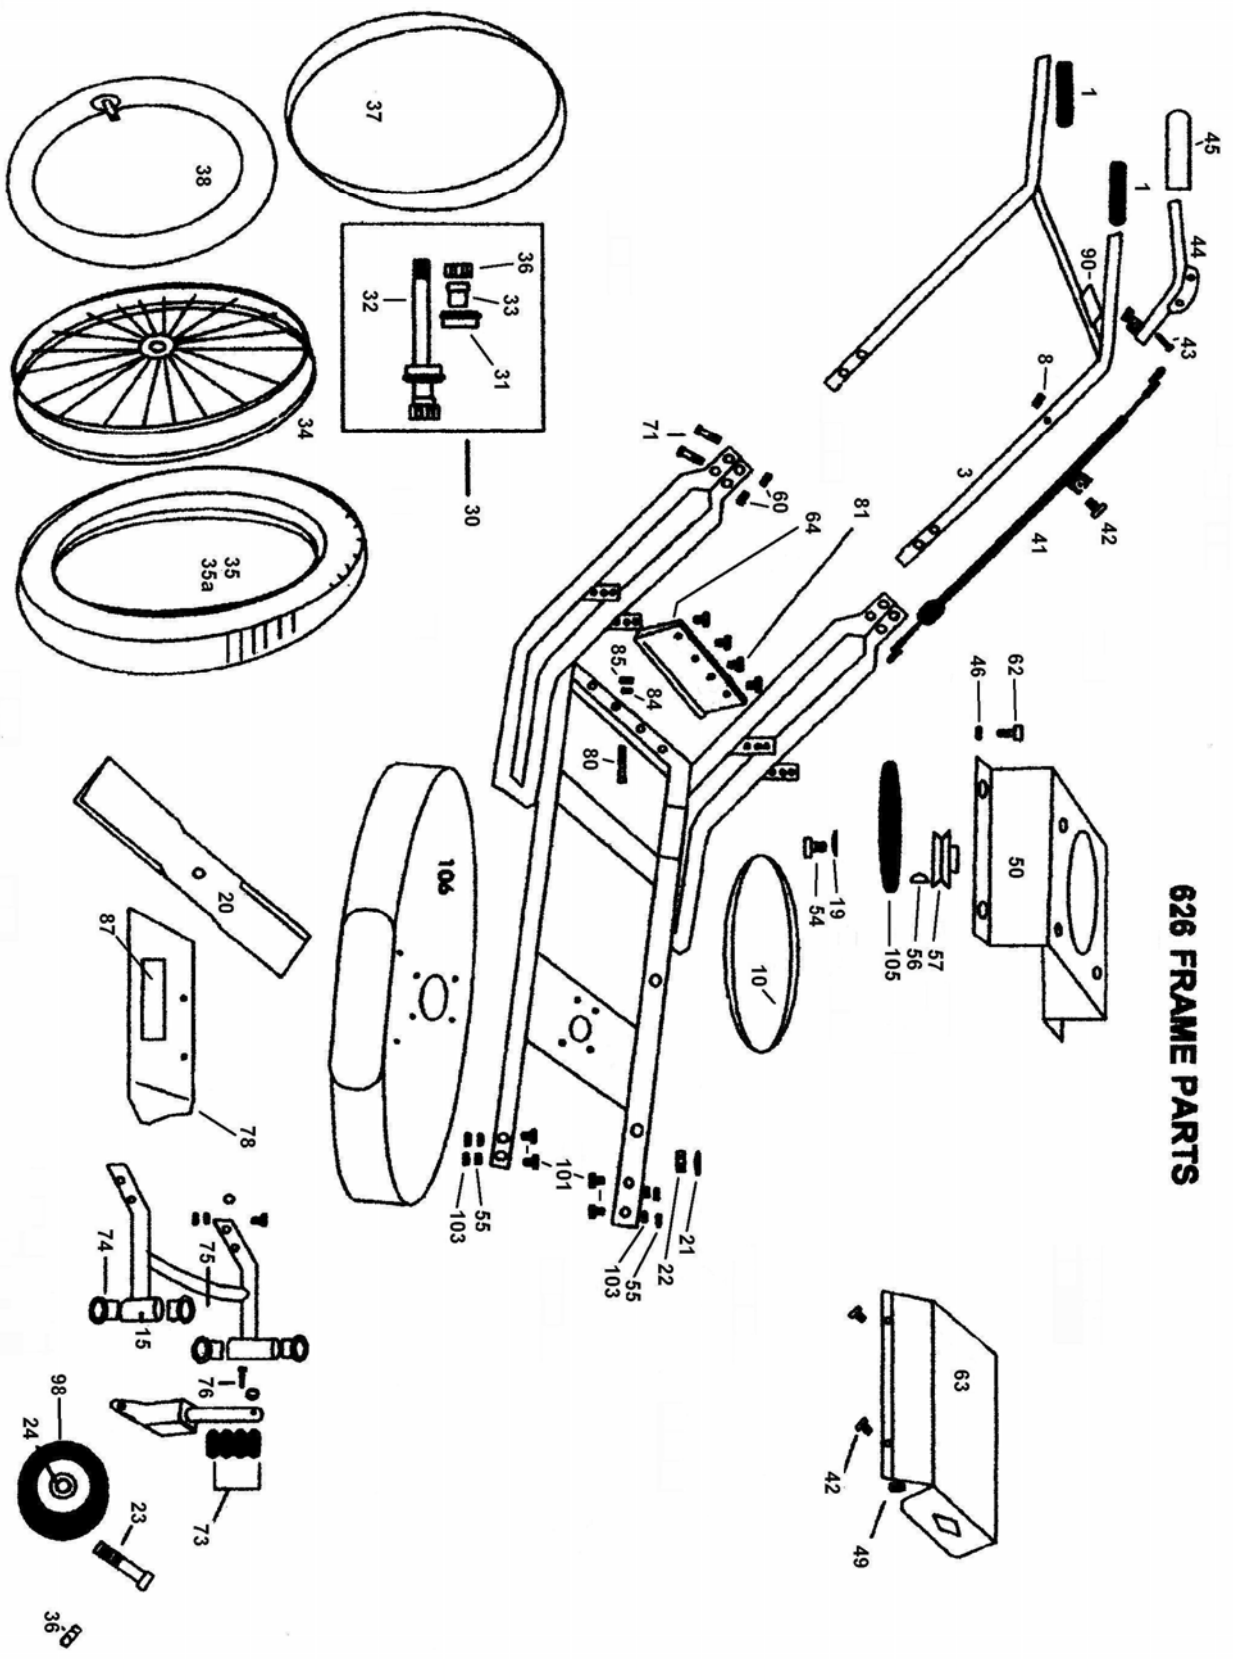

626 FRAME PARTS

Sarlo Power Mowers, Inc.

Item No.	Part No.	Description	Qty	Item No.	Part No.	Description	Qty
1	1001	Handle Grip	2	56	1136	Key	1
2	1084	Washer, Flat 5/16"	4	57	1274-25	Engine Pulley	1
3	1740	Handle Assembly	1	60	1113	Nut 5/16" USS Lock-	4
7	1102	Bolt 1/4"x3/4" SAE	4	61	1138	Washer 5/16"	4
8	1129	Nut 1/4" SEA Lock	11	62	1139	Bolt 5/16"x1-1/4" USS	2
9	1101	Bolt 1/4"x5/8" SAE	6	63	1238	Belt Cover	1
10	5579	Belt	1	64	3083	Taildrag	1
19	4043	Serrated Spring Washer	1	65	1350	Decal "Sarlo"	1
20	1516	26" Blade	1	66	3039	Hub Assembly	1
21	1142	Washer 3/4" Lock	1	70	1313	Tie Wrap	4
22	1143	Nut 3/4 SAE	1	71	1115	Bolt 5/16"x3/4" USS	4
23	1005	Axle Bolt	2	73	1047	Spacer	6
24	1003	Bearing	4	74	1068	Bronze Swivel Bushing	4
30	6106	Axle Assembly	2	75	1049	Wheel Fork	2
31	1195	Wheel Bearing	4	76	1046	Pin and Ring	2 ea.
32	6101	Axle	2	77	3043	Dual Swivel Wheel Assembly	1
33	6105	Bushing	4	78	1380	Chute Extension	1
34	3525	Wheel Assembly 20"	2	79	3083	Rear Deflector	1
35	3520	Pneumatic Tire	2	80	1124	Belt Tightener Bolt	1
36	6107	Nut	2	81	1213	Plastic Push Rivets	4
37	3523	Rim Strip	2	84	1107	Washer 1/4" Flat	4
38	3522	Tube	2	85	1108	Nut 1/4" USS	1
41	2232-1	Control Cable	1	86	1354	Decal "Danger"	1
42	1155	Bolt	5	87	1355	Decal "Caution"	1
43	1711	Bolt 1/4"x1-1/2" SAE	1	88	1073	Washer 3/8" Flat	1
44	1718	Bail	1	89	1357	Decal "S.P. Clutch"	1
45	1703	Grip	1	90	1349	Decal "To Start"	1
46	1132	Wiz Nut	4	98	1502	7" Wheel	2
47	1097	Bolt	1	101	2025	Bolt 3/8"x1" USS	4
49	1153	Nut	4	102	1113	Nut 5/16" USS	2
50	1246	Engine Mount	1	103	1173	Nut 3/8" USS	4
54	1134	Bolt 3/8"x1" SAE	1	104	1119	Bolt 5/16"x3/4" USS	2
55	1056	Washer 3/8 Lock	6	105	1208	FlyWheel	1
				106	3132	26" Deck	1
				107	3127	Front End	1