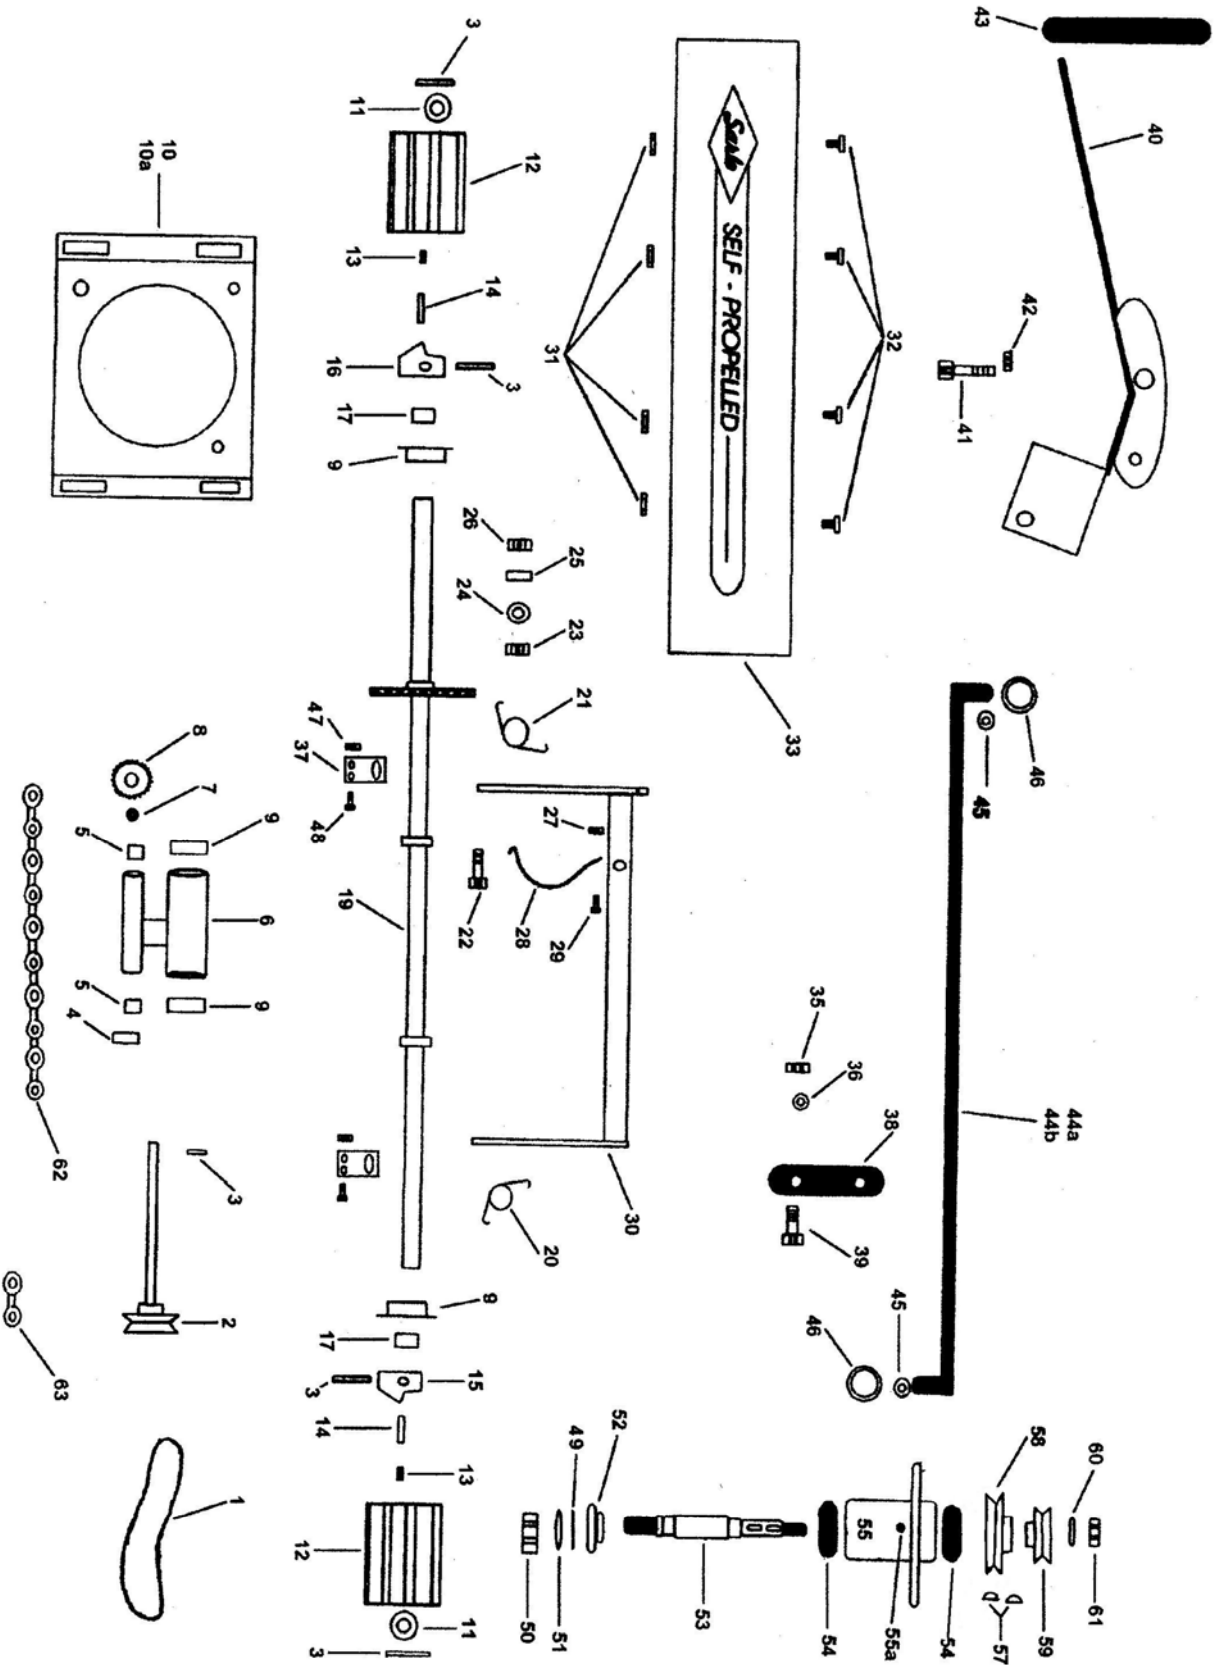

626 Self - Propelled Breakdown

626 Self-Propelled Breakdown

Item No.	Part No.	Description	Qty	Item No.	Part No.	Description	Qty
1	5557	SP-Belt	1	33	1356	Self Propelled Decal	1
2	1212	Shaft Pulley	1	35	1131	Lock Nut 3/8 USS	1
3	2032	Roll Pin 3/16x1-1/4	5	36	1056	Lock Washer 3/8 SAE	1
4	3173	Set Collar 5/8 ID	1	37	2143	SP Brkt	1
5	3125	Sprocket Bearings	2	38	2119	Clutch Pivot Arm Bracket	1
6	3174	SP Tube	1	39	2027	Bolt 3/8x1-1/2 SAE	1
7	2952	Thrust Washer	1	40	1718	Bail	1
8	3170	Sprocket 10 Tooth	1	41	1711	Bolt 1/4x1-1/2 SAE	1
9	1195	5/8 ID Bearing	4	42	1129	Lock Nut	1
10	1249	Eng Mount SST-SSTSP	1	43	1703	Grip	1
10a	1246	Lg Hole Sp Mount	1	44	2132	SP Rod	1
11	2446	5/8 Precision Washer	2	45	1084	Flat Washer 5/16	2
12	2030	Crawler 21 24	2	46	2077	Circle Cotter	2
13	2450	Spring	2	47	1129	1/4 SAE Wiz Nut	4
14	2451	Drive Pin	2	48	1175	1/4x1 SAE Cap Screw	4
15	2423	Lh Ratchet Block	1	49	1206	3/4 Special Flat Washer	1
16	2422	Rh Ratchet Block	1	50	1143	Nut 3/4 SAE	1
17	2092	Spacer	2	51	1142	Lock Washer 3/4	2
19	3122	Cross Shaft Sprocket	1	52	1028	Blade Spacer	2
20	2145	Torsion Spring Left	1	53	1219	Hub Shaft	1
21	2146	Torsion Spring Right	1	54	1067	Ball Bearing	2
22	1161	Bolt for SPX Support	2	55	1193	Hub Housing	1
23	1077	Jam Nut 1/2 SAE	2	55a	1022	Grease Fitting	1
24	1062	Flat Washer	2	57	1017	Key	2
25	1120	Lock Washer	2	58	1013	3-3/4x3/4 ID Pulley	1
26	1122	Full Nut 1/2 SAE	2	59	1217	2-1/4x3/4 ID Pulley	1
27	1129	Lock Nut 1/4 SAE	1	60	1142	Washer	1
28	3166	Flat Spring	1	61	1143	Nut	1
29	1102	Bolt 1/4x3/4 SAE	1	62	3167	Drive Chain	1
30	2137	Shaft Mount	1	63	3168	Master Link	1
31	1155	Star Lock Nut 3/16	4				
32	1153	Round Head Screw	4