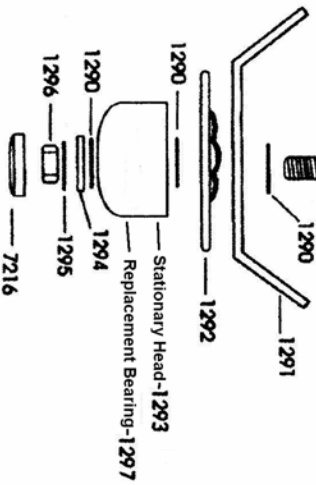

STP String Trimmer

Sarlo Power Mowers, Inc

Engine Debris Guard (not pictured)
Sarlo Part # 7210