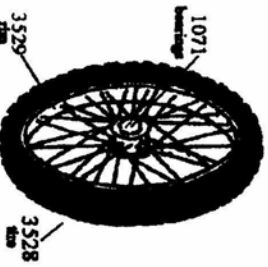

STP String Trimmer

Sarlo Power Mowers, Inc

Engine Debris Guard (not pictured)
Sarlo Part # 7210