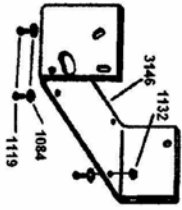

STP String Trimmer

Sarlo Power Mowers, Inc

Engine Debris Guard (not pictured)
Sarlo Part # 7210