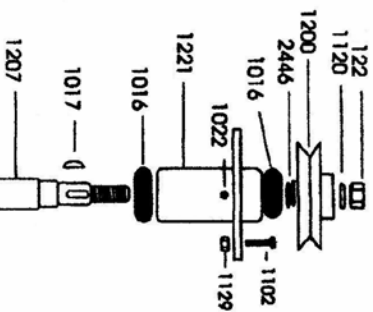

STP String Trimmer

Sarlo Power Mowers, Inc

Engine Debris Guard (not pictured)
Sarlo Part # 7210