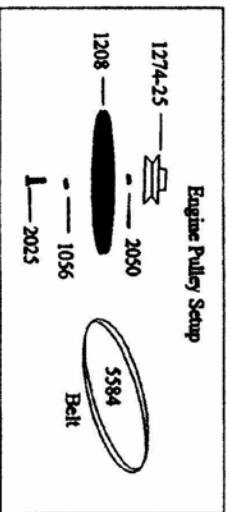

STP String Trimmer

Sarlo Power Mowers, Inc

Engine Debris Guard (not pictured)
Sarlo Part # 7210