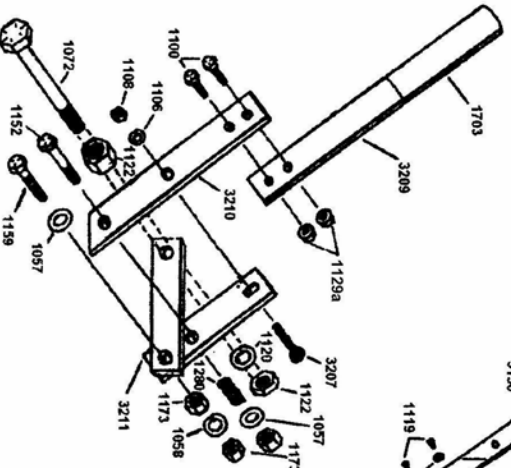

STP String Trimmer

Sarlo Power Mowers, Inc

Engine Debris Guard (not pictured)
Sarlo Part # 7210